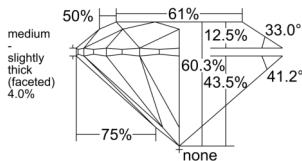

GIA®

FACSIMILE

GIA REPORT 5556274916

Verify this report at GIA.edu

GIA NATURAL DIAMOND DOSSIER®

May 19, 2026
GIA Report Number 5556274916
Shape and Cutting Style ..... Round Brilliant
Measurements ..... 5.11 - 5.14 x 3.09 mm

GRADING RESULTS

Carat Weight ..... 0.50 carat
Color Grade I
Clarity Grade VS1
Cut Grade ..... Excellent

ADDITIONAL GRADING INFORMATION

Polish ..... Excellent
Symmetry ..... Excellent
Fluorescence ..... None
Clarity Characteristics ..... Cloud
Inscription(s): GIA 5556274916

PROPORTIONS

Profile to actual proportions

GRADING SCALES

GIA COLOR SCALE	GIA CLARITY SCALE	GIA CUT SCALE	
D	FLAWLESS	EXCELLENT	
E	INTERNALLY FLAWLESS		
F		VVS₁	VERY GOOD
G	VVS₂		
H	VS₁	GOOD	
I	VS₂		
J	SI₁	FAIR	
K	SI₂		
L	I₁	POOR	
M			
N			
O	I₂		
P			
Q	I₃		
R			
S			
T			
U			
V			
W			
X			
Y			
Z