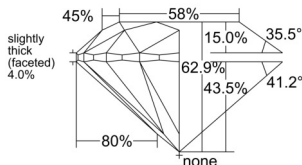

GIA®

FACSIMILE

GIA REPORT 5556262438

Verify this report at gia.edu

GIA NATURAL DIAMOND DOSSIER®

May 15, 2026
GIA Report Number 5556262438
Shape and Cutting Style ..... Round Brilliant
Measurements ..... 5.60 - 5.65 x 3.54 mm

GRADING RESULTS

Carat Weight ..... 0.70 carat
Color Grade ..... H
Clarity Grade VVS1
Cut Grade ..... Excellent

ADDITIONAL GRADING INFORMATION

Polish ..... Excellent
Symmetry ..... Excellent
Fluorescence ..... None
Clarity Characteristics ..... Pinpoint, Feather
Inspection(s): GIA 5556262438

PROPORTIONS

Profile to actual proportions