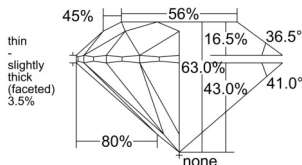

GIA®

FACSIMILE

GIA REPORT 5556253956

Verify this report at GIA.edu

GIA NATURAL DIAMOND DOSSIER®

May 15, 2026
GIA Report Number 5556253956
Shape and Cutting Style ..... Round Brilliant
Measurements ..... 5.63 - 5.67 x 3.56 mm

GRADING RESULTS

Carat Weight ..... 0.70 carat
Color Grade ..... M
Clarity Grade VS1
Cut Grade ..... Excellent

ADDITIONAL GRADING INFORMATION

Polish ..... Excellent
Symmetry ..... Excellent
Fluorescence ..... Faint
Clarity Characteristics..... Crystal, Internal Graining
Inscription(s): GIA 5556253956

PROPORTIONS

GRADING SCALES

GIA COLOR SCALE	GIA CLARITY SCALE	GIA CUT SCALE
COLOURLESS D	FLAWLESS	EXCELLENT
E	INTERNALLY FLAWLESS	
F	VVS₁	VERY GOOD
G		
H	VVS₂	GOOD
I	VS₁	
J	VS₂	FAIR
K	SI₁	
L	SI₂	POOR
M	I₁	
N	I₂	
O	I₃	
P		
Q		
R		
S		
T		
U		
V		
W		
X		
Y		
Z