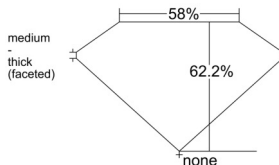

GIA®

FACSIMILE

GIA REPORT 5556241686

Verify this report at GIA.edu

GIA NATURAL DIAMOND DOSSIER®

May 12, 2026
GIA Report Number 5556241686
Shape and Cutting Style ..... Oval Brilliant
Measurements ..... 6.95 x 4.41 x 2.74 mm

GRADING RESULTS

Carat Weight ..... 0.54 carat
Color Grade ..... H
Clarity Grade VS1

ADDITIONAL GRADING INFORMATION

Polish ..... Excellent
Symmetry ..... Excellent
Fluorescence ..... Medium Blue
Clarity Characteristics ..... Feather, Pinpoint
Inspection(s): GIA 5556241686

PROPORTIONS

Profile not to actual proportions

GRADING SCALES

GIA COLOR SCALE		GIA CLARITY SCALE			
COLORLESS	D	VERY VERY SLIGHTLY INCLUDED	FLAWLESS		
	E		INTERNALLY FLAWLESS		
	F	VERY SLIGHTLY INCLUDED	VVS₁		
	G		VVS₂		
	H		VS₁		
	NEAR COLORLESS	I	SLIGHTLY INCLUDED	VS₂	
		J		SI₁	
		FAINT	K	INCLUDED	SI₂
			L		I₁
			M		I₂
VERT LIGHT	N	LIGHT	I₃		
	O				
	P				
	Q				
	R				
	S				
	T