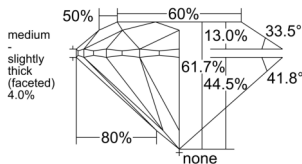

GIA®

FACSIMILE

GIA REPORT 5556241681

Verify this report at GIA.edu

GIA NATURAL DIAMOND DOSSIER®

May 13, 2026
GIA Report Number 5556241681
Shape and Cutting Style ..... Round Brilliant
Measurements ..... 4.28 - 4.32 x 2.65 mm

GRADING RESULTS

Carat Weight ..... 0.30 carat
Color Grade ..... D
Clarity Grade VS1
Cut Grade ..... Excellent

ADDITIONAL GRADING INFORMATION

Polish ..... Excellent
Symmetry ..... Excellent
Fluorescence ..... Medium Blue
Clarity Characteristics ..... Crystal, Pinpoint
Inscription(s): GIA 5556241681

PROPORTIONS

Profile to actual proportions