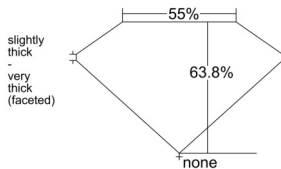

GIA®

FACSIMILE

GIA REPORT 5556240649

Verify this report at GIA.edu

GIA NATURAL DIAMOND DOSSIER®

May 15, 2026
GIA Report Number 5556240649
Shape and Cutting Style ..... Oval Brilliant
Measurements ..... 6.99 x 4.98 x 3.18 mm

GRADING RESULTS

Carat Weight ..... 0.70 carat
Color Grade ..... F
Clarity Grade VS1

ADDITIONAL GRADING INFORMATION

Polish ..... Excellent
Symmetry ..... Excellent
Fluorescence ..... None
Clarity Characteristics..... Crystal, Feather, Needle, Pinpoint
Inscription(s): GIA 5556240649

PROPORTIONS

Profile not to actual proportions

GRADING SCALES

GIA COLOR SCALE		GIA CLARITY SCALE		
COLORLESS	D	VERY VERY SLIGHTLY INCLUDED	FLAWLESS	
	E		INTERNALLY FLAWLESS	
	F		VS₁	
	G		VS₂	
	NEAR COLORLESS	H	VERY SLIGHTLY INCLUDED	VS₁
		I		VS₂
		J	SLIGHTLY INCLUDED	SI₁
		K		SI₂
		L		I₁
		M		I₂
FAINT	N	INCLUDED	I₃	
	O			
	P			
	VERT LIGHT	Q		
		R		
		S		
T				
LIGHT		U		
		V		
	W			
	X			
Y				
Z