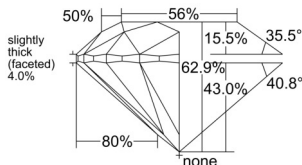

GIA®

FACSIMILE

GIA REPORT 5556227822

Verify this report at GIA.edu

GIA NATURAL DIAMOND DOSSIER®

May 11, 2026
GIA Report Number 5556227822
Shape and Cutting Style ..... Round Brilliant
Measurements ..... 5.88 - 5.90 x 3.70 mm

GRADING RESULTS

Carat Weight ..... 0.80 carat
Color Grade ..... F
Clarity Grade VS1
Cut Grade ..... Excellent

ADDITIONAL GRADING INFORMATION

Polish ..... Excellent
Symmetry ..... Excellent
Fluorescence ..... None
Clarity Characteristics..... Cloud, Feather, Pinpoint
Inscription(s): GIA 5556227822

PROPORTIONS

Profile to actual proportions

GRADING SCALES

GIA COLOR SCALE	GIA CLARITY SCALE	GIA CUT SCALE	
D	FLAWLESS	EXCELLENT	
E	INTERNALLY FLAWLESS		
F		VVS₁	VERY GOOD
G	VVS₂		
H	VS₁	GOOD	
I	VS₂		
J	SI₁	FAIR	
K	SI₂		
L	I₁	POOR	
M	I₂		
N	I₃		
O			
P			
Q			
R			
S			
T			
U			
V			
W			
X			
Y			
Z