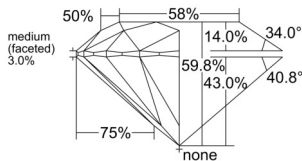

GIA®

FACSIMILE

GIA REPORT 5556224043

Verify this report at GIA.edu

GIA NATURAL DIAMOND DOSSIER®

May 19, 2026
GIA Report Number 5556224043
Shape and Cutting Style ..... Round Brilliant
Measurements ..... 5.20 - 5.23 x 3.12 mm

GRADING RESULTS

Carat Weight ..... 0.51 carat
Color Grade ..... G
Clarity Grade VS1
Cut Grade ..... Excellent

ADDITIONAL GRADING INFORMATION

Polish ..... Excellent
Symmetry ..... Excellent
Fluorescence ..... Faint
Clarity Characteristics ..... Crystal, Pinpoint
Inscription(s): GIA 5556224043

PROPORTIONS

Profile to actual proportions

GRADING SCALES

GIA COLOR SCALE	GIA CLARITY SCALE	GIA CUT SCALE	
D	FLAWLESS	EXCELLENT	
E	INTERNALLY FLAWLESS		
F		VVS₁	VERY GOOD
G	VVS₂		
H	VS₁	GOOD	
I	VS₂		
J	SI₁	FAIR	
K	SI₂		
L	I₁	POOR	
M	I₂		
N	I₃		
O			
P			
Q			
R			
S			
T			
U			
V			
W			
X			
Y			
Z