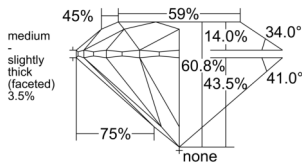

GIA®

FACSIMILE

GIA REPORT 5556219235

Verify this report at GIA.edu

GIA NATURAL DIAMOND DOSSIER®

May 09, 2026
GIA Report Number 5556219235
Shape and Cutting Style ..... Round Brilliant
Measurements ..... 5.71 - 5.75 x 3.49 mm

GRADING RESULTS

Carat Weight ..... 0.71 carat
Color Grade ..... E
Clarity Grade VS1
Cut Grade ..... Excellent

ADDITIONAL GRADING INFORMATION

Polish ..... Excellent
Symmetry ..... Excellent
Fluorescence ..... Faint
Clarity Characteristics..... Crystal, Cloud, Pinpoint, Needle
Inscription(s): GIA 5556219235

PROPORTIONS

Profile to actual proportions

GRADING SCALES

GIA COLOR SCALE	GIA CLARITY SCALE	GIA CUT SCALE	
D	FLAWLESS	EXCELLENT	
E	INTERNALLY FLAWLESS		
F		VVS₁	VERY GOOD
G	VVS₂		
H	VS₁	GOOD	
I	VS₂		
J	SI₁	FAIR	
K	SI₂		
L	I₁	POOR	
M			
N			
O	I₂		
P			
Q	I₃		
R			
S			
T			
U			
V			
W			
X			
Y			
Z