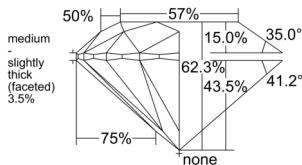

GIA®

FACSIMILE

GIA REPORT 5556205059

Verify this report at GIA.edu

GIA NATURAL DIAMOND DOSSIER®

May 09, 2026
GIA Report Number 5556205059
Shape and Cutting Style ..... Round Brilliant
Measurements ..... 5.28 - 5.32 x 3.30 mm

GRADING RESULTS

Carat Weight ..... 0.57 carat
Color Grade ..... M
Clarity Grade VS1
Cut Grade ..... Excellent

ADDITIONAL GRADING INFORMATION

Polish ..... Excellent
Symmetry ..... Excellent
Fluorescence ..... None
Clarity Characteristics ..... Cloud
Inscription(s): GIA 5556205059

PROPORTIONS

GRADING SCALES

GIA COLOR SCALE	GIA CLARITY SCALE	GIA CUT SCALE	
D	FLAWLESS	EXCELLENT	
E	INTERNALLY FLAWLESS		
F		VVS₁	VERY GOOD
G	VVS₂		
H	VS₁	GOOD	
I	VS₂		
J	SI₁	FAIR	
K	SI₂		
L	I₁	POOR	
M	I₂		
N	I₃		
O			
P			
Q			
R			
S			
T			
U			
V			
W			
X			
Y			
Z