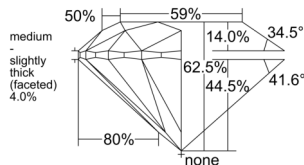

GIA®

FACSIMILE

GIA REPORT 5556203053

Verify this report at GIA.edu

GIA NATURAL DIAMOND DOSSIER®

May 09, 2026
GIA Report Number 5556203053
Shape and Cutting Style ..... Round Brilliant
Measurements ..... 5.08 - 5.10 x 3.18 mm

GRADING RESULTS

Carat Weight ..... 0.51 carat
Color Grade ..... J
Clarity Grade VS1
Cut Grade ..... Excellent

ADDITIONAL GRADING INFORMATION

Polish ..... Excellent
Symmetry ..... Excellent
Fluorescence ..... None
Clarity Characteristics..... Crystal, Needle, Cloud, Pinpoint
Inscription(s): GIA 5556203053

PROPORTIONS

Profile to actual proportions

GRADING SCALES

GIA COLOR SCALE

COLOURLESS	D
	E
	F
	G
	H
	I
	J
NEAR COLOURLESS	K
	L
Faint	M
	N
	O
	P
	Q
	R
	S
	T
	U
	V
	W
	X
	Y
Light	Z

GIA CLARITY SCALE

FLAWLESS	INTERNAL FLAWLESS	EXCELLENT	
VERY VERY SLIGHTLY INCLUDED	VVS₁	VERY GOOD	
	VVS₂		
VERY SLIGHTLY INCLUDED	VS₁	GOOD	
	VS₂		
SLIGHTLY INCLUDED	SI₁	FAIR	
	SI₂		
INCLUDED	I₁	POOR	
	I₂		
	I₃