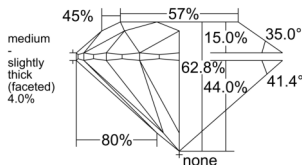

GIA®

FACSIMILE

GIA REPORT 5556199472

Verify this report at GIA.edu

GIA NATURAL DIAMOND DOSSIER®

May 08, 2026
GIA Report Number 5556199472
Shape and Cutting Style ..... Round Brilliant
Measurements ..... 5.35 - 5.39 x 3.37 mm

GRADING RESULTS

Carat Weight ..... 0.60 carat
Color Grade ..... J
Clarity Grade VS1
Cut Grade ..... Excellent

ADDITIONAL GRADING INFORMATION

Polish ..... Excellent
Symmetry ..... Excellent
Fluorescence ..... None
Clarity Characteristics..... Crystal, Cloud, Needle, Pinpoint
Inscription(s): GIA 5556199472

PROPORTIONS

GRADING SCALES

GIA COLOR SCALE	GIA CLARITY SCALE	GIA CUT SCALE	
D	FLAWLESS	EXCELLENT	
E	INTERNALLY FLAWLESS		
F		VVS₁	VERY GOOD
G	VVS₂		
H	VS₁	GOOD	
I	VS₂		
J	SI₁	FAIR	
K	SI₂		
L	I₁	POOR	
M	I₂		
N	I₃		
O			
P			
Q			
R			
S			
T			
U			
V			
W			
X			
Y			
Z