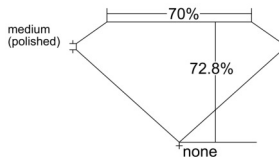

GIA®

FACSIMILE

GIA REPORT 5556192438

Verify this report at GIA.edu

GIA NATURAL DIAMOND DOSSIER®

May 06, 2026
GIA Report Number 5556192438
Shape and Cutting Style ..... **Square Modified Brilliant**
Measurements ..... 3.73 x 3.70 x 2.70 mm

GRADING RESULTS

Carat Weight ..... 0.30 carat
Color Grade ..... D
Clarity Grade VVS1

ADDITIONAL GRADING INFORMATION

Polish ..... Excellent
Symmetry ..... Very Good
Fluorescence ..... None
Clarity Characteristics..... Pinpoint, Internal Graining
Inspection(s): GIA 5556192438

PROPORTIONS

Profile not to actual proportions

GRADING SCALES

GIA COLOR SCALE		GIA CLARITY SCALE			
COLORLESS	D	VERY VERY SLIGHTLY INCLUDED	FLAWLESS		
	E		INTERNALLY FLAWLESS		
	F		VVS₁		
	NEAR COLORLESS	G	VERY SLIGHTLY INCLUDED	VVS₂	
		H		VS₁	
		FAINT	I	SLIGHTLY INCLUDED	VS₂
			J		SI₁
			K		SI₂
	LIGHT	L	INCLUDED	I₁	
		M		I₂	
N		I₃			
O					
P					
Q					
R					
S