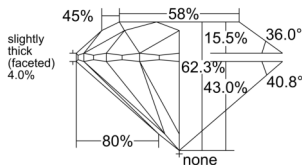

GIA®

FACSIMILE

GIA REPORT 5556179221

Verify this report at GIA.edu

GIA NATURAL DIAMOND DOSSIER®

May 06, 2026
GIA Report Number 5556179221
Shape and Cutting Style ..... Round Brilliant
Measurements ..... 5.17 - 5.21 x 3.23 mm

GRADING RESULTS

Carat Weight ..... 0.54 carat
Color Grade ..... E
Clarity Grade VS1
Cut Grade ..... Excellent

ADDITIONAL GRADING INFORMATION

Polish ..... Excellent
Symmetry ..... Excellent
Fluorescence ..... None
Clarity Characteristics..... Crystal, Cloud, Feather, Needle
Inscription(s): GIA 5556179221

PROPORTIONS

Profile to actual proportions

GRADING SCALES

GIA COLOR SCALE	GIA CLARITY SCALE	GIA CUT SCALE	
D	FLAWLESS	EXCELLENT	
E	INTERNALLY FLAWLESS		
F		VVS₁	VERY GOOD
G	VVS₂		
H	VS₁	GOOD	
I	VS₂		
J	SI₁	FAIR	
K	SI₂		
L	I₁	POOR	
M	I₂		
N	I₃		
O			
P			
Q			
R			
S			
T			
U			
V			
W			
X			
Y			
Z