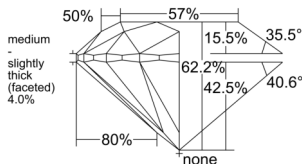

GIA®

FACSIMILE

GIA REPORT 5556169269

Verify this report at GIA.edu

GIA NATURAL DIAMOND DOSSIER®

May 06, 2026
GIA Report Number 5556169269
Shape and Cutting Style ..... Round Brilliant
Measurements ..... 4.27 - 4.30 x 2.67 mm

GRADING RESULTS

Carat Weight ..... 0.30 carat
Color Grade ..... D
Clarity Grade VVS1
Cut Grade ..... Excellent

ADDITIONAL GRADING INFORMATION

Polish ..... Excellent
Symmetry ..... Excellent
Fluorescence ..... None
Clarity Characteristics ..... Cloud, Pinpoint
Inscription(s): GIA 5556169269

PROPORTIONS

GRADING SCALES

GIA COLOR SCALE

COLOURLESS	D
	E
	F
	G
	H
	I
	J
NEAR COLOURLESS	K
	L
Faint	M
	N
	O
	P
	Q
	R
	S
	T
	U
	V
	W
	X
	Y
Light	Z

GIA CLARITY SCALE

FLAWLESS	INTERNAL FLAWLESS	
		FLAWLESS
VERY VERY SLIGHTLY INCLUDED	VVS₁	
	VVS₂	
VERY SLIGHTLY INCLUDED	VS₁	
	VS₂	
SLIGHTLY INCLUDED	SI₁	
	SI₂	
INCLUDED	I₁	
	I₂	
	I₃	

GIA CUT SCALE

EXCELLENT
VERY GOOD
GOOD
FAIR
POOR