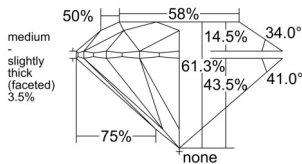

GIA®

FACSIMILE

GIA REPORT 5556163924

Verify this report at GIA.edu

GIA NATURAL DIAMOND DOSSIER®

May 04, 2026
GIA Report Number 5556163924
Shape and Cutting Style ..... Round Brilliant
Measurements ..... 5.11 - 5.13 x 3.14 mm

GRADING RESULTS

Carat Weight ..... 0.50 carat
Color Grade ..... G
Clarity Grade VS1
Cut Grade ..... Excellent

ADDITIONAL GRADING INFORMATION

Polish ..... Excellent
Symmetry ..... Excellent
Fluorescence ..... None
Clarity Characteristics ..... Crystal, Cloud, Pinpoint
Inscription(s): GIA 5556163924

PROPORTIONS

Profile to actual proportions

GRADING SCALES

GIA COLOR SCALE	GIA CLARITY SCALE	GIA CUT SCALE	
D	FLAWLESS	EXCELLENT	
E	INTERNALLY FLAWLESS		
F		VVS₁	VERY GOOD
G	VVS₂		
H	VS₁	GOOD	
I	VS₂		
J	SI₁	FAIR	
K	SI₂		
L	I₁	POOR	
M			
N			
O	I₂		
P			
Q			
R	I₃		
S			
T			
U			
V			
W			
X			
Y			
Z