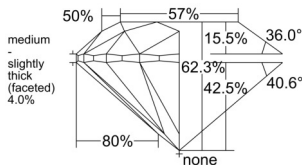

GIA®

FACSIMILE

GIA REPORT 5556163751

Verify this report at GIA.edu

GIA NATURAL DIAMOND DOSSIER®

May 03, 2026
GIA Report Number 5556163751
Shape and Cutting Style ..... Round Brilliant
Measurements ..... 5.47 - 5.51 x 3.42 mm

GRADING RESULTS

Carat Weight ..... 0.64 carat
Color Grade ..... F
Clarity Grade VS1
Cut Grade ..... Excellent

ADDITIONAL GRADING INFORMATION

Polish ..... Excellent
Symmetry ..... Excellent
Fluorescence ..... None
Clarity Characteristics ..... Cloud, Crystal
Inscription(s): GIA 5556163751

PROPORTIONS

GRADING SCALES

GIA COLOR SCALE	GIA CLARITY SCALE	GIA CUT SCALE
COLOURLESS	FLAWLESS	EXCELLENT
D	INTERNALLY FLAWLESS	
E	VVS₁	VERY GOOD
F		
G	VS₁	GOOD
H		
I	SI₁	FAIR
J		
K	I₁	POOR
L		
M	I₂	
N		
O	I₃	
P		
Q		
R		
S		
T		
U		
V		
W		
X		
Y		
Z