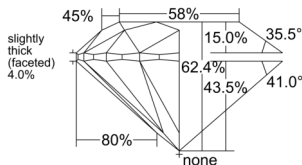

GIA®

FACSIMILE

GIA REPORT 5556162226

Verify this report at GIA.edu

GIA NATURAL DIAMOND DOSSIER®

May 01, 2026
GIA Report Number 5556162226
Shape and Cutting Style ..... Round Brilliant
Measurements ..... 5.68 - 5.71 x 3.56 mm

GRADING RESULTS

Carat Weight ..... 0.71 carat
Color Grade ..... E
Clarity Grade VS1
Cut Grade ..... Excellent

ADDITIONAL GRADING INFORMATION

Polish ..... Excellent
Symmetry ..... Excellent
Fluorescence ..... None
Clarity Characteristics..... Crystal, Pinpoint, Needle
Inscription(s): GIA 5556162226

PROPORTIONS

Profile to actual proportions