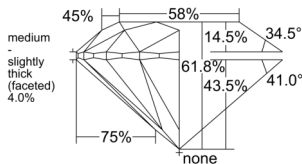

GIA®

FACSIMILE

GIA REPORT 5556154124

Verify this report at GIA.edu

GIA NATURAL DIAMOND DOSSIER®

May 02, 2026
GIA Report Number 5556154124
Shape and Cutting Style ..... Round Brilliant
Measurements ..... 5.08 - 5.11 x 3.15 mm

GRADING RESULTS

Carat Weight ..... 0.50 carat
Color Grade ..... H
Clarity Grade VS2
Cut Grade ..... Excellent

ADDITIONAL GRADING INFORMATION

Polish ..... Excellent
Symmetry ..... Excellent
Fluorescence ..... Faint
Clarity Characteristics ..... Crystal
Inscription(s): GIA 5556154124

PROPORTIONS

Profile to actual proportions

GRADING SCALES

GIA COLOR SCALE	GIA CLARITY SCALE	GIA CUT SCALE	
D	FLAWLESS	EXCELLENT	
E	INTERNALLY FLAWLESS		
F		VVS₁	VERY GOOD
G	VVS₂		
H	VS₁	GOOD	
I	VS₂		
J	SI₁	FAIR	
K	SI₂		
L	I₁	POOR	
M	I₂		
N	I₃		
O			
P			
Q			
R			
S			
T			
U			
V			
W			
X			
Y			
Z