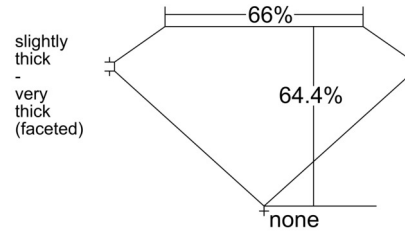

GIA NATURAL DIAMOND GRADING REPORT

April 30, 2026
 GIA Report Number 5556143049
 Shape and Cutting Style Oval Brilliant
 Measurements 8.62 x 6.18 x 3.98 mm

GRADING RESULTS

Carat Weight 1.40 carat
 Color Grade G
 Clarity Grade VS1

Profile not to actual proportions

CLARITY CHARACTERISTICS

KEY TO SYMBOLS*

- Feather
- Cloud

* Red symbols denote internal characteristics (inclusions). Green or black symbols denote external characteristics (blemishes). Diagram is an approximate representation of the diamond, and symbols shown indicate type, position, and approximate size of clarity characteristics. All clarity characteristics may not be shown. Details of finish are not shown.