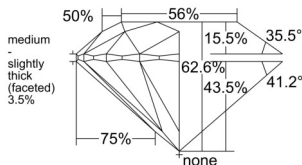

GIA®

FACSIMILE

GIA REPORT 5556135435

Verify this report at GIA.edu

GIA NATURAL DIAMOND DOSSIER®

April 28, 2026
GIA Report Number 5556135435
Shape and Cutting Style ..... Round Brilliant
Measurements ..... 5.25 - 5.29 x 3.30 mm

GRADING RESULTS

Carat Weight ..... 0.56 carat
Color Grade ..... D
Clarity Grade VS1
Cut Grade ..... Excellent

ADDITIONAL GRADING INFORMATION

Polish ..... Excellent
Symmetry ..... Excellent
Fluorescence ..... Strong Blue
Clarity Characteristics ..... Crystal, Pinpoint
Inscription(s): GIA 5556135435

PROPORTIONS

GRADING SCALES

GIA COLOR SCALE	GIA CLARITY SCALE	GIA CUT SCALE
COLOURLESS	FLAWLESS	EXCELLENT
D	INTERNALLY FLAWLESS	
E	VVS₁	VERY GOOD
F		
G	VS₁	GOOD
H		
I	SI₁	FAIR
J		
K	I₁	POOR
L		
M	I₂	
N		
O	I₃	
P		
Q		
R		
S		
T		
U		
V		
W		
X		
Y		
Z