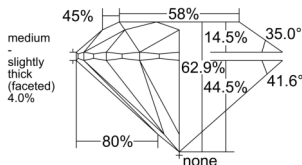

GIA®

FACSIMILE

GIA REPORT 5556128853

Verify this report at GIA.edu

GIA NATURAL DIAMOND DOSSIER®

April 29, 2026
GIA Report Number 5556128853
Shape and Cutting Style ..... Round Brilliant
Measurements ..... 5.07 - 5.09 x 3.20 mm

GRADING RESULTS

Carat Weight ..... 0.51 carat
Color Grade ..... G
Clarity Grade S11
Cut Grade ..... Excellent

ADDITIONAL GRADING INFORMATION

Polish ..... Excellent
Symmetry ..... Excellent
Fluorescence ..... None
Clarity Characteristics ..... Crystal
Inscription(s): GIA 5556128853

PROPORTIONS

Profile to actual proportions