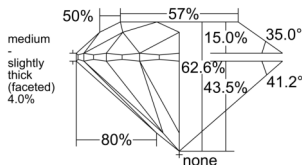

GIA®

FACSIMILE

GIA REPORT

5556103804

Verify this report at GIA.edu

GIA NATURAL DIAMOND DOSSIER®

April 25, 2026
GIA Report Number 5556103804
Shape and Cutting Style ..... Round Brilliant
Measurements ..... 4.29 - 4.31 x 2.69 mm

GRADING RESULTS

Carat Weight ..... 0.30 carat
Color Grade ..... K
Clarity Grade VS1
Cut Grade ..... Excellent

ADDITIONAL GRADING INFORMATION

Polish ..... Excellent
Symmetry ..... Excellent
Fluorescence ..... Faint
Clarity Characteristics ..... Feather, Pinpoint
Inscription(s): GIA 5556103804

PROPORTIONS

Profile to actual proportions

GRADING SCALES

GIA COLOR SCALE

COLOURLESS	D
	E
	F
	G
	H
	I
	J
NEAR COLOURLESS	K
	L
	M
FAIN	N
	O
	P
	Q
VERY LIGHT	R
	S
	T
	U
	V
	W
	X
	Y
LIGHT	Z

GIA CLARITY SCALE

FLAWLESS	INTERNAL FLAWLESS	
		FLAWLESS
VERY VERY SLIGHTLY INCLUDED	VVS₁	
	VVS₂	
VERY SLIGHTLY INCLUDED	VS₁	
	VS₂	
SLIGHTLY INCLUDED	SI₁	
	SI₂	
INCLUDED	I₁	
	I₂	
	I₃	

GIA CUT SCALE

EXCELLENT
VERY GOOD
GOOD
FAIR
POOR