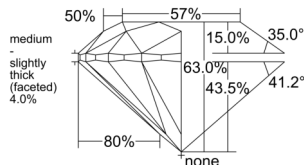

GIA®

FACSIMILE

GIA REPORT

5556103011

Verify this report at GIA.edu

GIA NATURAL DIAMOND DOSSIER®

April 24, 2026

GIA Report Number 5556103011

Shape and Cutting Style ..... Round Brilliant

Measurements ..... 5.23 - 5.26 x 3.31 mm

GRADING RESULTS

Carat Weight ..... 0.56 carat

Color Grade I

Clarity Grade VS1

Cut Grade ..... Excellent

ADDITIONAL GRADING INFORMATION

Polish ..... Excellent

Symmetry ..... Excellent

Fluorescence ..... Medium Blue

Clarity Characteristics..... Crystal, Needle, Cloud, Pinpoint

Inscription(s): GIA 5556103011

PROPORTIONS

Profile to actual proportions