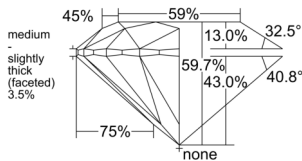

GIA®

FACSIMILE

GIA REPORT 5556096440

Verify this report at GIA.edu

GIA NATURAL DIAMOND DOSSIER®

April 22, 2026
GIA Report Number 5556096440
Shape and Cutting Style ..... Round Brilliant
Measurements ..... 4.36 - 4.39 x 2.61 mm

GRADING RESULTS

Carat Weight ..... 0.30 carat
Color Grade ..... D
Clarity Grade VS1
Cut Grade ..... Excellent

ADDITIONAL GRADING INFORMATION

Polish ..... Excellent
Symmetry ..... Excellent
Fluorescence ..... Strong Blue
Clarity Characteristics ..... Cloud, Pinpoint
Inscription(s): GIA 5556096440

PROPORTIONS

Profile to actual proportions

GRADING SCALES

GIA COLOR SCALE	GIA CLARITY SCALE	GIA CUT SCALE
COLOURLESS	FLAWLESS	EXCELLENT
D	INTERNALLY FLAWLESS	
E	VVS₁	VERY GOOD
F		
G	VVS₂	
H	VS₁	GOOD
I		
J	VS₂	
K	SI₁	FAIR
L		
M	SI₂	
N	I₁	POOR
O		
P	I₂	
Q	I₃	
R		
S		
T		
U		
V		
W		
X		
Y		
Z