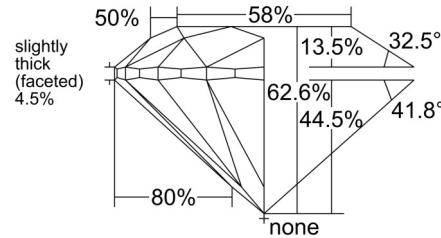

GIA REPORT
5556095901

Verify this report at GIA.edu

FACSIMILE

This is a digital representation of the original GIA Report. This representation might not be accepted in lieu of the original GIA Report in certain circumstances. The original GIA Report includes certain security features which are not reproducible on this facsimile.

GIA NATURAL DIAMOND GRADING REPORT

April 22, 2026
GIA Report Number 5556095901
Shape and Cutting Style ..... Round Brilliant
Measurements ..... 6.93 - 6.98 x 4.35 mm

GRADING RESULTS

Carat Weight ..... 1.30 carat
Color Grade ..... D
Clarity Grade VVS1
Cut Grade ..... Excellent

ADDITIONAL GRADING INFORMATION

Polish ..... Excellent
Symmetry ..... Excellent
Fluorescence ..... None
Inscription(s): GIA 5556095901
Comments: Surface graining is not shown.

PROPORTIONS

Profile to actual proportions