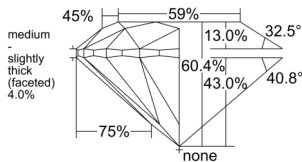

GIA®

FACSIMILE

GIA REPORT 5556085439

Verify this report at GIA.edu

GIA NATURAL DIAMOND DOSSIER®

April 21, 2026
GIA Report Number 5556085439
Shape and Cutting Style ..... Round Brilliant
Measurements ..... 5.20 - 5.24 x 3.15 mm

GRADING RESULTS

Carat Weight ..... 0.53 carat
Color Grade ..... H
Clarity Grade VS1
Cut Grade ..... Excellent

ADDITIONAL GRADING INFORMATION

Polish ..... Excellent
Symmetry ..... Excellent
Fluorescence ..... None
Clarity Characteristics ..... Cloud
Inscription(s): GIA 5556085439

PROPORTIONS

Profile to actual proportions

GRADING SCALES

GIA COLOR SCALE	GIA CLARITY SCALE	GIA CUT SCALE	
D	FLAWLESS	EXCELLENT	
E	INTERNALLY FLAWLESS		
F		VVS₁	VERY GOOD
G	VVS₂		
H	VS₁	GOOD	
I	VS₂		
J	SI₁	FAIR	
K	SI₂		
L	I₁	POOR	
M			
N			
O	I₂		
P			
Q	I₃		
R			
S			
T			
U			
V			
W			
X			
Y			
Z