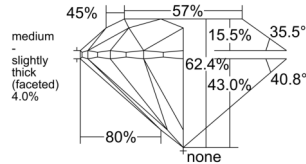

GIA®

FACSIMILE

GIA REPORT 5556083381

Verify this report at GIA.edu

GIA NATURAL DIAMOND DOSSIER®

April 22, 2026
GIA Report Number 5556083381
Shape and Cutting Style ..... Round Brilliant
Measurements ..... 5.73 - 5.75 x 3.58 mm

GRADING RESULTS

Carat Weight ..... 0.73 carat
Color Grade ..... G
Clarity Grade VVS1
Cut Grade ..... Excellent

ADDITIONAL GRADING INFORMATION

Polish ..... Excellent
Symmetry ..... Excellent
Fluorescence ..... Medium Blue
Clarity Characteristics ..... Pinpoint, Feather
Inscription(s): GIA 5556083381

PROPORTIONS

Profile to actual proportions