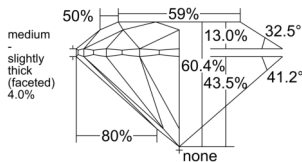

GIA®

FACSIMILE

GIA REPORT

5556034499

Verify this report at GIA.edu

GIA NATURAL DIAMOND DOSSIER®

April 17, 2026
GIA Report Number 5556034499
Shape and Cutting Style ..... Round Brilliant
Measurements ..... 4.47 - 4.50 x 2.71 mm

GRADING RESULTS

Carat Weight ..... 0.33 carat
Color Grade ..... F
Clarity Grade S11
Cut Grade ..... Excellent

ADDITIONAL GRADING INFORMATION

Polish ..... Excellent
Symmetry ..... Excellent
Fluorescence ..... Medium Blue
Clarity Characteristics ..... Cloud, Crystal
Inscription(s): GIA 5556034499

PROPORTIONS

GRADING SCALES

GIA COLOR SCALE	GIA CLARITY SCALE	GIA CUT SCALE	
D	FLAWLESS	EXCELLENT	
E	INTERNALLY FLAWLESS		
F		VVS₁	VERY GOOD
G	VVS₂		
H	VS₁	GOOD	
I	VS₂		
J	S1₁	FAIR	
K	S1₂		
L	I₁	POOR	
M	I₂		
N	I₃		
O			
P			
Q			
R			
S			
T			
U			
V			
W			
X			
Y			
Z