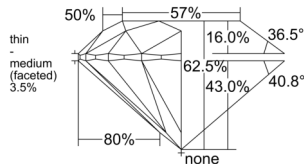

GIA®

FACSIMILE

GIA REPORT

5556034148

Verify this report at GIA.edu

GIA NATURAL DIAMOND DOSSIER®

April 17, 2026
GIA Report Number 5556034148
Shape and Cutting Style ..... Round Brilliant
Measurements ..... 5.04 - 5.08 x 3.16 mm

GRADING RESULTS

Carat Weight ..... 0.50 carat
Color Grade ..... G
Clarity Grade VS1
Cut Grade ..... Excellent

ADDITIONAL GRADING INFORMATION

Polish ..... Excellent
Symmetry ..... Excellent
Fluorescence ..... None
Clarity Characteristics..... Cloud, Indented Natural, Pinpoint
Inscription(s): GIA 5556034148

PROPORTIONS

GRADING SCALES

GIA COLOR SCALE

COLORLESS	D
	E
	F
	G
	H
	I
	J
NEAR COLORLESS	K
	L
FAIN	M
	N
	O
	P
VERY LIGHT	Q
	R
	S
	T
	U
	V
	W
	X
	Y
LIGHT	Z

GIA CLARITY SCALE

FLAWLESS	VERY VERY SLIGHTLY INCLUDED	VVS₁	VERY SLIGHTLY INCLUDED	SI₁	SLIGHTLY INCLUDED	I₁	
							FLAWLESS
INTERNALLY FLAWLESS	VERY SLIGHTLY INCLUDED	VVS₂	VERY SLIGHTLY INCLUDED	SI₂	SLIGHTLY INCLUDED	I₂	
		VS₁		VS₂		I₃	

GIA CUT SCALE

EXCELLENT
VERY GOOD
GOOD
FAIR
POOR