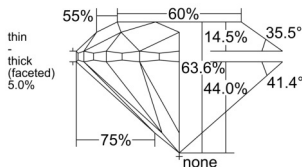

GIA®

FACSIMILE

GIA REPORT 5556026458

Verify this report at GIA.edu

GIA NATURAL DIAMOND DOSSIER®

April 15, 2026
GIA Report Number 5556026458
Shape and Cutting Style ..... Round Brilliant
Measurements ..... 4.96 - 5.01 x 3.17 mm

GRADING RESULTS

Carat Weight ..... 0.50 carat
Color Grade ..... F
Clarity Grade VS2
Cut Grade ..... Very Good

ADDITIONAL GRADING INFORMATION

Polish ..... Excellent
Symmetry ..... Very Good
Fluorescence ..... Medium Blue
Clarity Characteristics..... Crystal, Cloud, Indented Natural
Inscription(s): GIA 5556026458

PROPORTIONS

Profile to actual proportions

GRADING SCALES

GIA COLOR SCALE	GIA CLARITY SCALE	GIA CUT SCALE
COLOURLESS	FLAWLESS	EXCELLENT
D	INTERNALLY FLAWLESS	
E	VVS₁	VERY GOOD
F		
G	VS₁	GOOD
H		
I	SI₁	FAIR
J		
K	I₁	POOR
L		
M	I₂	
N	I₃	
O		
P		
Q		
R		
S		
T		
U		
V		
W		
X		
Y		
Z