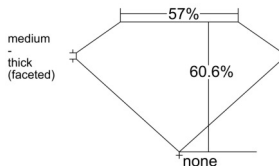

GIA®

FACSIMILE

GIA REPORT 5556021986

Verify this report at GIA.edu

GIA NATURAL DIAMOND DOSSIER®

April 14, 2026
GIA Report Number 5556021986
Shape and Cutting Style ..... Heart Brilliant
Measurements ..... 4.49 x 5.17 x 3.13 mm

GRADING RESULTS

Carat Weight ..... 0.41 carat
Color Grade ..... E
Clarity Grade VVS2

ADDITIONAL GRADING INFORMATION

Polish ..... Excellent
Symmetry ..... Excellent
Fluorescence ..... None
Clarity Characteristics ..... Pinpoint
Inscription(s): GIA 5556021986

PROPORTIONS

Profile not to actual proportions

GRADING SCALES

GIA COLOR SCALE		GIA CLARITY SCALE			
COLORLESS	D	VERY VERY SLIGHTLY INCLUDED	FLAWLESS		
	E		INTERNALLY FLAWLESS		
	F		VVS₁		
	NEAR COLORLESS	G	VERY SLIGHTLY INCLUDED	VVS₂	
		H		VS₁	
		FANT	I	SLIGHTLY INCLUDED	VS₂
			J		SI₁
	LIGHT	K	INCLUDED	SI₂	
		L		I₁	
		M		I₂	
N		NOT GRADED	I₃		
O					
P					
Q					
R					
S					
T					
U					
V					
W					
X					
Y					
Z