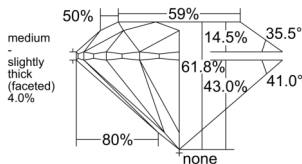

GIA®

FACSIMILE

GIA REPORT 5553654945

Verify this report at GIA.edu

GIA NATURAL DIAMOND DOSSIER®

July 03, 2026
GIA Report Number 5553654945
Shape and Cutting Style ..... Round Brilliant
Measurements ..... 5.67 - 5.71 x 3.52 mm

GRADING RESULTS

Carat Weight ..... 0.70 carat
Color Grade I
Clarity Grade VS2
Cut Grade ..... Excellent

ADDITIONAL GRADING INFORMATION

Polish ..... Excellent
Symmetry ..... Excellent
Fluorescence ..... None
Clarity Characteristics ..... Feather
Inscription(s): GIA 5553654945

PROPORTIONS

GRADING SCALES

GIA COLOR SCALE	GIA CLARITY SCALE	GIA CUT SCALE	
D	FLAWLESS	EXCELLENT	
E	INTERNALLY FLAWLESS		
F		VVS₁	VERY GOOD
G	VVS₂		
H	VS₁	GOOD	
I	VS₂		
J	SI₁	FAIR	
K	SI₂		
L	I₁	POOR	
M	I₂		
N	I₃		
O			
P			
Q			
R			
S			
T			
U			
V			
W			
X			
Y			
Z