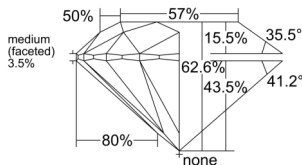

GIA®

FACSIMILE

GIA REPORT 5553654876

Verify this report at GIA.edu

GIA NATURAL DIAMOND DOSSIER®

July 03, 2026
GIA Report Number 5553654876
Shape and Cutting Style ..... Round Brilliant
Measurements ..... 5.79 - 5.82 x 3.64 mm

GRADING RESULTS

Carat Weight ..... 0.75 carat
Color Grade I
Clarity Grade VVS2
Cut Grade ..... Excellent

ADDITIONAL GRADING INFORMATION

Polish ..... Excellent
Symmetry ..... Excellent
Fluorescence ..... None
Clarity Characteristics..... Needle, Feather, Pinpoint
Inscription(s): GIA 5553654876

PROPORTIONS

Profile to actual proportions