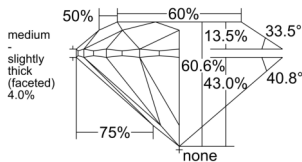

GIA®

FACSIMILE

GIA REPORT 5553635851

Verify this report at GIA.edu

GIA NATURAL DIAMOND DOSSIER®

July 01, 2026
GIA Report Number 5553635851
Shape and Cutting Style ..... Round Brilliant
Measurements ..... 5.08 - 5.13 x 3.09 mm

GRADING RESULTS

Carat Weight ..... 0.50 carat
Color Grade ..... H
Clarity Grade VS2
Cut Grade ..... Excellent

ADDITIONAL GRADING INFORMATION

Polish ..... Excellent
Symmetry ..... Excellent
Fluorescence ..... None
Clarity Characteristics ..... Crystal
Inscription(s): GIA 5553635851

PROPORTIONS

Profile to actual proportions

GRADING SCALES

GIA COLOR SCALE	GIA CLARITY SCALE	GIA CUT SCALE	
D	FLAWLESS	EXCELLENT	
E	INTERNALLY FLAWLESS		
F		VVS₁	VERY GOOD
G	VVS₂		
H	VS₁	GOOD	
I	VS₂		
J	SI₁	FAIR	
K	SI₂		
L	I₁	POOR	
M			
N			
O	I₂		
P			
Q	I₃		
R			
S			
T			
U			
V			
W			
X			
Y			
Z