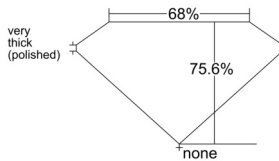

GIA®

FACSIMILE

GIA REPORT 5553613339

Verify this report at GIA.edu

GIA NATURAL DIAMOND DOSSIER®

June 30, 2026
GIA Report Number 5553613339
Shape and Cutting Style ..... Square Modified Brilliant
Measurements ..... 4.22 x 4.15 x 3.13 mm

GRADING RESULTS

Carat Weight ..... 0.50 carat
Color Grade ..... H
Clarity Grade VVS1

ADDITIONAL GRADING INFORMATION

Polish ..... Excellent
Symmetry ..... Excellent
Fluorescence ..... None
Clarity Characteristics ..... Feather, Surface Graining
Inscription(s): GIA 5553613339

PROPORTIONS

Profile not to actual proportions

GRADING SCALES

GIA COLOR SCALE		GIA CLARITY SCALE			
COLORLESS	D	VERY VERY SLIGHTLY INCLUDED	FLAWLESS		
	E		INTERNALLY FLAWLESS		
	F	VERY SLIGHTLY INCLUDED	VVS₁		
	G		VVS₂		
	H		VS₁		
	NEAR COLORLESS	I	SLIGHTLY INCLUDED	VS₂	
		J		SI₁	
		FAINT	K	INCLUDED	SI₂
			L		I₁
			M		I₂
VERY LIGHT			N	INCLUDED	I₃
			O		
			P		
	Q				
LIGHT	R				
	S				
	T				
	U				
	V				
	Z