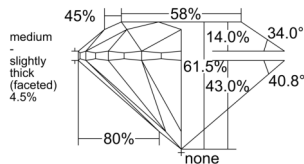

GIA®

FACSIMILE

GIA REPORT 5553610502

Verify this report at GIA.edu

GIA NATURAL DIAMOND DOSSIER®

June 29, 2026
GIA Report Number 5553610502
Shape and Cutting Style ..... Round Brilliant
Measurements ..... 5.07 - 5.09 x 3.12 mm

GRADING RESULTS

Carat Weight ..... 0.50 carat
Color Grade ..... F
Clarity Grade VS2
Cut Grade ..... Excellent

ADDITIONAL GRADING INFORMATION

Polish ..... Excellent
Symmetry ..... Very Good
Fluorescence ..... Medium Blue
Clarity Characteristics..... Crystal, Cloud, Indented Natural
Inscription(s): GIA 5553610502

PROPORTIONS

Profile to actual proportions

GRADING SCALES

GIA
COLOR
SCALE

COLORESS	D
	E
	F
	G
	H
	I
	J
NEAR COLORESS	K
	L
FANIT	M
	N
	O
	P
VERY LIGHT	Q
	R
	S
	T
	U
	V
	W
	X
	Y
LIGHT	Z

GIA
CLARITY
SCALE

	FLAWLESS
	INTERNALLY FLAWLESS
VERY VERY SLIGHTLY INCLUDED	VVS₁
	VVS₂
VERY SLIGHTLY INCLUDED	VS₁
	VS₂
SLIGHTLY INCLUDED	SI₁
	SI₂
	I₁
	I₂
INCLUDED	I₃

GIA
CUT
SCALE

	EXCELLENT
	VERY GOOD
	GOOD
	FAIR
	POOR