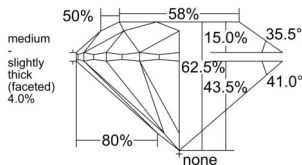

GIA®

FACSIMILE

GIA REPORT 5553607624

Verify this report at GIA.edu

GIA NATURAL DIAMOND DOSSIER®

June 29, 2026
GIA Report Number 5553607624
Shape and Cutting Style ..... Round Brilliant
Measurements ..... 4.35 - 4.38 x 2.73 mm

GRADING RESULTS

Carat Weight ..... 0.32 carat
Color Grade ..... H
Clarity Grade VS1
Cut Grade ..... Excellent

ADDITIONAL GRADING INFORMATION

Polish ..... Excellent
Symmetry ..... Excellent
Fluorescence ..... None
Clarity Characteristics ..... Cloud
Inscription(s): GIA 5553607624

PROPORTIONS

GRADING SCALES

GIA COLOR SCALE	GIA CLARITY SCALE	GIA CUT SCALE	
D	FLAWLESS	EXCELLENT	
E	INTERNALLY FLAWLESS		
F		VVS₁	VERY GOOD
G	VVS₂		
H	VS₁	GOOD	
I	VS₂		
J	SI₁	FAIR	
K	SI₂		
L	I₁	POOR	
M	I₂		
N	I₃		
O			
P			
Q			
R			
S			
T			
U			
V			
W			
X			
Y			
Z