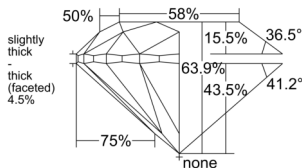

GIA®

FACSIMILE

GIA REPORT 5553602901

Verify this report at GIA.edu

GIA NATURAL DIAMOND DOSSIER®

June 29, 2026
GIA Report Number 5553602901
Shape and Cutting Style ..... Round Brilliant
Measurements ..... 5.55 - 5.59 x 3.56 mm

GRADING RESULTS

Carat Weight ..... 0.70 carat
Color Grade ..... J
Clarity Grade VS1
Cut Grade ..... Very Good

ADDITIONAL GRADING INFORMATION

Polish ..... Excellent
Symmetry ..... Very Good
Fluorescence ..... None
Clarity Characteristics..... Indented Natural, Pinpoint
Inscription(s): GIA 5553602901

PROPORTIONS

Profile to actual proportions