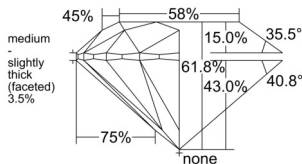

GIA®

FACSIMILE

GIA REPORT 5553597617

Verify this report at GIA.edu

GIA NATURAL DIAMOND DOSSIER®

June 29, 2026
GIA Report Number 5553597617
Shape and Cutting Style ..... Round Brilliant
Measurements ..... 5.71 - 5.75 x 3.54 mm

GRADING RESULTS

Carat Weight ..... 0.72 carat
Color Grade ..... G
Clarity Grade S11
Cut Grade ..... Excellent

ADDITIONAL GRADING INFORMATION

Polish ..... Excellent
Symmetry ..... Excellent
Fluorescence ..... None
Clarity Characteristics..... Cloud, Feather
Inscription(s): GIA 5553597617

PROPORTIONS

Profile to actual proportions

GRADING SCALES

GIA COLOR SCALE	GIA CLARITY SCALE	GIA CUT SCALE	
D	FLAWLESS	EXCELLENT	
E	INTERNALLY FLAWLESS		
F		VVS₁	VERY GOOD
G	VVS₂		
H	VS₁	GOOD	
I	VS₂		
J	S1₁	FAIR	
K	S1₂		
L	I₁	POOR	
M	I₂		
N	I₃		
O			
P			
Q			
R			
S			
T			
U			
V			
W			
X			
Y			
Z