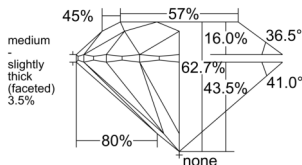

GIA®

FACSIMILE

GIA REPORT 5553595054

Verify this report at GIA.edu

GIA NATURAL DIAMOND DOSSIER®

June 29, 2026
GIA Report Number 5553595054
Shape and Cutting Style ..... Round Brilliant
Measurements ..... 5.36 - 5.39 x 3.37 mm

GRADING RESULTS

Carat Weight ..... 0.60 carat
Color Grade I
Clarity Grade VS1
Cut Grade ..... Excellent

ADDITIONAL GRADING INFORMATION

Polish ..... Excellent
Symmetry ..... Excellent
Fluorescence ..... Faint
Clarity Characteristics..... Crystal, Needle, Pinpoint
Inscription(s): GIA 5553595054

PROPORTIONS

Profile to actual proportions