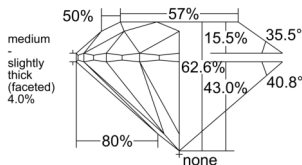

GIA®

FACSIMILE

GIA REPORT 5553592743

Verify this report at GIA.edu

GIA NATURAL DIAMOND DOSSIER®

June 26, 2026
GIA Report Number 5553592743
Shape and Cutting Style ..... Round Brilliant
Measurements ..... 4.55 - 4.59 x 2.86 mm

GRADING RESULTS

Carat Weight ..... 0.37 carat
Color Grade ..... H
Clarity Grade VS1
Cut Grade ..... Excellent

ADDITIONAL GRADING INFORMATION

Polish ..... Excellent
Symmetry ..... Excellent
Fluorescence ..... None
Clarity Characteristics..... Cloud, Crystal, Needle, Pinpoint
Inscription(s): GIA 5553592743

PROPORTIONS

GRADING SCALES

GIA COLOR SCALE

COLOURLESS	D
	E
	F
	G
	H
	I
	J
NEAR COLOURLESS	K
	L
FAIN	M
	N
	O
	P
VERY LIGHT	Q
	R
	S
	T
	U
	V
	W
	X
	Y
LIGHT	Z

GIA CLARITY SCALE

FLAWLESS	INTERNAL FLAWLESS	
		FLAWLESS
VERY VERY SLIGHTLY INCLUDED	VVS₁	
	VVS₂	
VERY SLIGHTLY INCLUDED	VS₁	
	VS₂	
SLIGHTLY INCLUDED	SI₁	
	SI₂	
INCLUDED	I₁	
	I₂	
	I₃	

GIA CUT SCALE

EXCELLENT
VERY GOOD
GOOD
FAIR
POOR