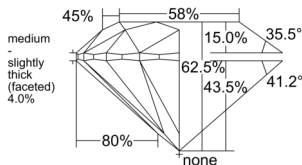

GIA®

FACSIMILE

GIA REPORT 5553583827

Verify this report at GIA.edu

GIA NATURAL DIAMOND DOSSIER®

June 27, 2026
GIA Report Number 5553583827
Shape and Cutting Style ..... Round Brilliant
Measurements ..... 4.26 - 4.29 x 2.67 mm

GRADING RESULTS

Carat Weight ..... 0.30 carat
Color Grade ..... J
Clarity Grade VS2
Cut Grade ..... Excellent

ADDITIONAL GRADING INFORMATION

Polish ..... Excellent
Symmetry ..... Excellent
Fluorescence ..... Strong Blue
Clarity Characteristics ..... Cloud
Inscription(s): GIA 5553583827

PROPORTIONS

GRADING SCALES

GIA COLOR SCALE	GIA CLARITY SCALE	GIA CUT SCALE	
D	FLAWLESS	EXCELLENT	
E	INTERNALLY FLAWLESS		
F		VVS₁	VERY GOOD
G	VVS₂		
H	VS₁	GOOD	
I	VS₂		
J	SI₁	FAIR	
K	SI₂		
L	I₁	POOR	
M	I₂		
N	I₃		
O			
P			
Q			
R			
S			
T			
U			
V			
W			
X			
Y			
Z