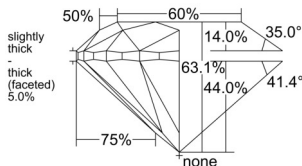

GIA®

FACSIMILE

GIA REPORT 5553569898

Verify this report at GIA.edu

GIA NATURAL DIAMOND DOSSIER®

June 26, 2026
GIA Report Number 5553569898
Shape and Cutting Style ..... Round Brilliant
Measurements ..... 5.29 - 5.36 x 3.36 mm

GRADING RESULTS

Carat Weight ..... 0.60 carat
Color Grade ..... G
Clarity Grade VS2
Cut Grade ..... Very Good

ADDITIONAL GRADING INFORMATION

Polish ..... Excellent
Symmetry ..... Very Good
Fluorescence ..... Faint
Clarity Characteristics..... Cloud, Crystal
Inscription(s): GIA 5553569898

PROPORTIONS

Profile to actual proportions

GRADING SCALES

GIA COLOR SCALE	GIA CLARITY SCALE	GIA CUT SCALE
COLOURLESS	FLAWLESS	EXCELLENT
D	INTERNALLY FLAWLESS	
E	VVS₁	VERY GOOD
F		
G	VS₁	GOOD
H		
I	SI₁	FAIR
J		
K	I₁	POOR
L		
M	I₂	
N		
O	I₃	
P		
Q		
R		
S		
T		
U		
V		
W		
X		
Y		
Z