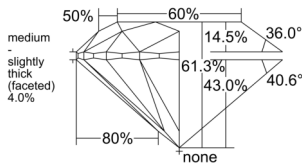

GIA®

FACSIMILE

GIA REPORT 5553569844

Verify this report at GIA.edu

GIA NATURAL DIAMOND DOSSIER®

June 25, 2026
GIA Report Number 5553569844
Shape and Cutting Style ..... Round Brilliant
Measurements ..... 5.66 - 5.70 x 3.48 mm

GRADING RESULTS

Carat Weight ..... 0.70 carat
Color Grade ..... F
Clarity Grade VVS1
Cut Grade ..... Excellent

ADDITIONAL GRADING INFORMATION

Polish ..... Excellent
Symmetry ..... Excellent
Fluorescence ..... Medium Blue
Clarity Characteristics ..... Pinpoint, Feather
Inscription(s): GIA 5553569844

PROPORTIONS

Profile to actual proportions