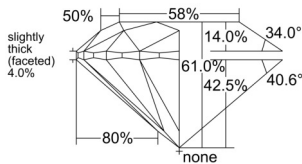

GIA®

FACSIMILE

GIA REPORT 5553560135

Verify this report at GIA.edu

GIA NATURAL DIAMOND DOSSIER®

June 24, 2026
GIA Report Number 5553560135
Shape and Cutting Style ..... Round Brilliant
Measurements ..... 4.79 - 4.83 x 2.93 mm

GRADING RESULTS

Carat Weight ..... 0.42 carat
Color Grade ..... H
Clarity Grade VS1
Cut Grade ..... Excellent

ADDITIONAL GRADING INFORMATION

Polish ..... Excellent
Symmetry ..... Excellent
Fluorescence ..... None
Clarity Characteristics..... Cloud, Feather, Pinpoint
Inscription(s): GIA 5553560135

PROPORTIONS

Profile to actual proportions

GRADING SCALES

GIA COLOR SCALE

COLORLESS	D
	E
	F
	G
	H
	I
	J
NEAR COLORLESS	K
	L
FAIN	M
	N
	O
	P
VERY LIGHT	Q
	R
	S
	T
	U
	V
	W
	X
	Y
LIGHT	Z

GIA CLARITY SCALE

	FLAWLESS
	INTERNALLY FLAWLESS
VERY VERY SLIGHTLY INCLUDED	VVS₁
	VVS₂
VERY SLIGHTLY INCLUDED	VS₁
	VS₂
SLIGHTLY INCLUDED	SI₁
	SI₂
INCLUDED	I₁
	I₂
	I₃

GIA CUT SCALE

	EXCELLENT
	VERY GOOD
	GOOD
	FAIR
	POOR