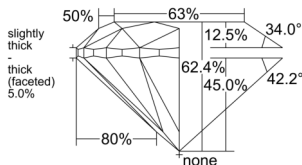

GIA®

FACSIMILE

GIA REPORT 5553557893

Verify this report at GIA.edu

GIA NATURAL DIAMOND DOSSIER®

June 24, 2026
GIA Report Number 5553557893
Shape and Cutting Style ..... Round Brilliant
Measurements ..... 4.24 - 4.29 x 2.66 mm

GRADING RESULTS

Carat Weight ..... 0.30 carat
Color Grade ..... G
Clarity Grade VS1
Cut Grade ..... Very Good

ADDITIONAL GRADING INFORMATION

Polish ..... Excellent
Symmetry ..... Very Good
Fluorescence ..... Medium Blue
Clarity Characteristics..... Indented Natural, Cloud, Needle
Inscription(s): GIA 5553557893

PROPORTIONS

Profile to actual proportions

GRADING SCALES

GIA COLOR SCALE	GIA CLARITY SCALE	GIA CUT SCALE	
D	FLAWLESS	EXCELLENT	
E	INTERNALLY FLAWLESS		
F		VVS₁	VERY GOOD
G	VVS₂		
H	VS₁	GOOD	
I	VS₂		
J	SI₁	FAIR	
K	SI₂		
L	I₁	POOR	
M	I₂		
N	I₃		
O			
P			
Q			
R			
S			
T			
U			
V			
W			
X			
Y			
Z