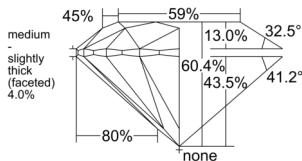

GIA®

FACSIMILE

GIA REPORT 5553541358

Verify this report at GIA.edu

GIA NATURAL DIAMOND DOSSIER®

June 22, 2026
GIA Report Number 5553541358
Shape and Cutting Style ..... Round Brilliant
Measurements ..... 4.33 - 4.36 x 2.62 mm

GRADING RESULTS

Carat Weight ..... 0.30 carat
Color Grade ..... D
Clarity Grade VVS1
Cut Grade ..... Excellent

ADDITIONAL GRADING INFORMATION

Polish ..... Excellent
Symmetry ..... Excellent
Fluorescence ..... Medium Blue
Clarity Characteristics ..... Pinpoint, Feather
Inscription(s): GIA 5553541358

PROPORTIONS

Profile to actual proportions