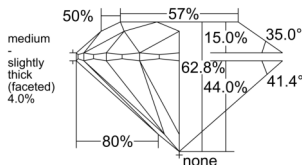

GIA®

FACSIMILE

GIA REPORT 5553541199

Verify this report at GIA.edu

GIA NATURAL DIAMOND DOSSIER®

June 22, 2026
GIA Report Number 5553541199
Shape and Cutting Style ..... Round Brilliant
Measurements ..... 5.66 - 5.68 x 3.56 mm

GRADING RESULTS

Carat Weight ..... 0.70 carat
Color Grade ..... E
Clarity Grade VS2
Cut Grade ..... Excellent

ADDITIONAL GRADING INFORMATION

Polish ..... Excellent
Symmetry ..... Excellent
Fluorescence ..... None
Clarity Characteristics..... Cloud, Crystal, Feather
Inscription(s): GIA 5553541199

PROPORTIONS

GRADING SCALES

GIA COLOR SCALE

COLOURESS	D
	E
	F
	G
	H
	I
	J
NEAR COLOURESS	K
	L
FAIN	M
	N
	O
	P
	Q
	R
	S
	T
	U
	V
	W
	X
	Y
LIGHT	Z

GIA CLARITY SCALE

VERY VERY SLIGHTLY INCLUDED	FLAWLESS
	INTERNALLY FLAWLESS
VERY SLIGHTLY INCLUDED	VVS₁
	VVS₂
SLIGHTLY INCLUDED	VS₁
	VS₂
INCLUDED	SI₁
	SI₂
	I₁
	I₂
	I₃

GIA CUT SCALE

EXCELLENT
VERY GOOD
GOOD
FAIR
POOR