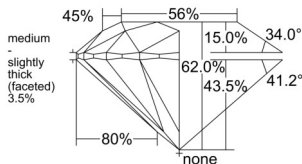

GIA®

FACSIMILE

GIA REPORT 5553530015

Verify this report at GIA.edu

GIA NATURAL DIAMOND DOSSIER®

June 22, 2026
GIA Report Number 5553530015
Shape and Cutting Style ..... Round Brilliant
Measurements ..... 5.80 - 5.85 x 3.61 mm

GRADING RESULTS

Carat Weight ..... 0.74 carat
Color Grade ..... E
Clarity Grade S11
Cut Grade ..... Excellent

ADDITIONAL GRADING INFORMATION

Polish ..... Excellent
Symmetry ..... Excellent
Fluorescence ..... None
Clarity Characteristics ..... Crystal, Cloud
Inscription(s): GIA 5553530015

PROPORTIONS

GRADING SCALES

GIA COLOR SCALE	GIA CLARITY SCALE	GIA CUT SCALE	
D	FLAWLESS	EXCELLENT	
E	INTERNALLY FLAWLESS		
F		VVS₁	VERY GOOD
G	VVS₂		
H	VS₁	GOOD	
I	VS₂		
J	S1₁	FAIR	
K	S1₂		
L	I₁	POOR	
M	I₂		
N	I₃		
O			
P			
Q			
R			
S			
T			
U			
V			
W			
X			
Y			
Z